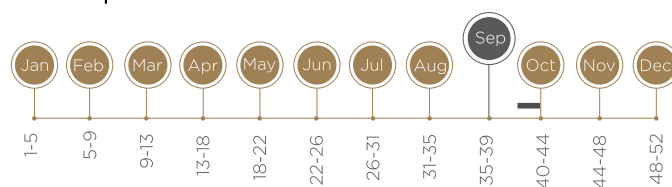

RUBY STAR

VARIETY NAME: Ruby Star

ORIGIN: ARC Infruitec-Nietvoorbij, South Africa

Late flowering, dark red, pointed plum with very good fruit set and strong vigour.

TREE CHARACTERISTICS

GROWTH HABIT

VIGOUR

POLLINATOR

Sun Breeze

FULL BLOOM DATE

Late September

BEARING HABIT

PRODUCTION

Good

FRUIT CHARACTERISTICS

HARVEST DATE Early February

SKIN COLOUR Dark red

FLESH COLOUR Yellow

STORAGE ABILITY Good at both single and dual temperature for 42 days

FRUIT SHAPE Pointed

FRUIT SIZE Count AA-AAA (100-110g)

TASTE Good

TEXTURE Medium

STONE Semi-free