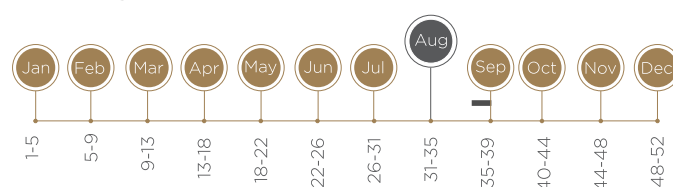

RUBY SUN

VARIETY NAME: Ruby Sun

ORIGIN: ARC Infruitec-Nietvoorbij

Very attractive yellow flesh plum. Good production

TREE CHARACTERISTICS

GROWTH HABIT

Semi-upright

VIGOUR

Medium

POLLINATOR

Fortune, Ruby Red

FULL BLOOM DATE

Late August

BEARING HABIT

Spur and Shoot

PRODUCTION

Very good

FRUIT CHARACTERISTICS

HARVEST DATE Late December

SKIN COLOUR Red

FLESH COLOUR Yellow

STORAGE ABILITY Good

FRUIT SHAPE Round to flat round

FRUIT SIZE Count AAA (130g)