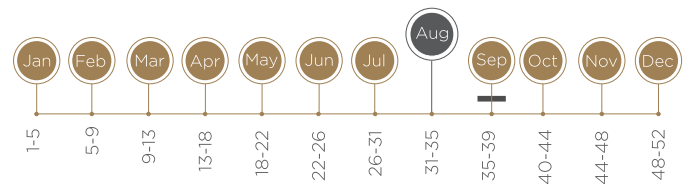

# SG PR 3795

**VARIETY NAME:** SG PR3795

**ORIGIN:** Stargrow Cultivar Development, South Africa

*Yellow plum with good production and fruit size.*

### GROWTH HABIT

### FULL BLOOM DATE

Late August to Early September