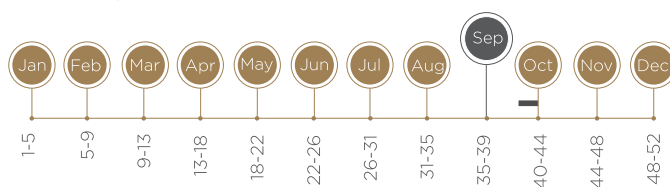

### GROWTH HABIT

### FULL BLOOM DATE

Late September