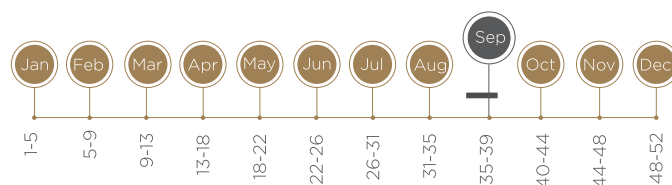

### GROWTH HABIT

Semi-upright

### FULL BLOOM DATE

Late August to Early September