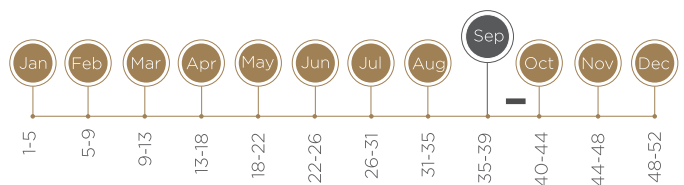

SUN SUPREME

VARIETY NAME: Sun Supreme
TRADEMARK: African Pride™
ORIGIN: ARC Infruitec-Niervoorbij,
South Africa

Best eating quality when fully ripened.

TREE CHARACTERISTICS

GROWTH HABIT

Semi-upright

FULL BLOOM DATE

Middle September

VIGOUR

Medium

BEARING HABIT

Spur

POLLINATOR

Golden Kiss, Leatitia, Songold

PRODUCTION

Good

FRUIT CHARACTERISTICS

HARVEST DATE	Late January	FRUIT SHAPE	Oblong
SKIN COLOUR	Yellow	FRUIT SIZE	Count AAA (140g)
FLESH COLOUR	Orange-yellow	TASTE	Good
STORAGE ABILITY	Good at both single and dual temperature	TEXTURE	Non-melting
		STONE	Free