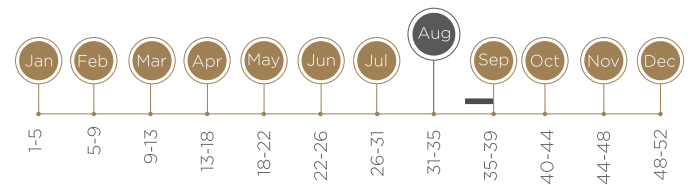

# ZETA RED

**VARIETY NAME:** Zeta Red

**ORIGIN:** Zaiger Genetics, USA

**MARKETING:**

Variety represented by  
*The Custom Plum Company*  
Exported by *Fruits Unlimited* only

## TREE CHARACTERISTICS

**GROWTH HABIT**

Semi-upright

**VIGOUR**

Medium

**FULL BLOOM DATE**

Late August

**BEARING HABIT**

## FRUIT CHARACTERISTICS

**HARVEST DATE** Late December

**SKIN COLOUR** Purple

**FLESH COLOUR** Yellow

**FRUIT SHAPE** Slightly flat

**FRUIT SIZE** Count AAA (60mm)

**TASTE** Good

**TEXTURE** Crisp and fine