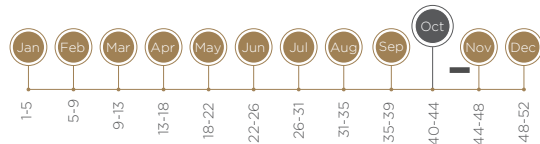

## TREE CHARACTERISTICS

### GROWTH HABIT

Semi-spreading

### FULL BLOOM DATE

Third week of October