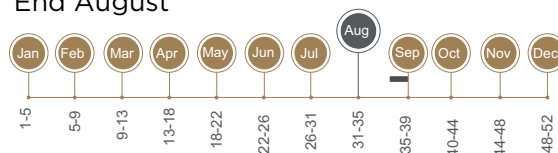

### GROWTH HABIT

Spreading

### FULL BLOOM DATE

End August