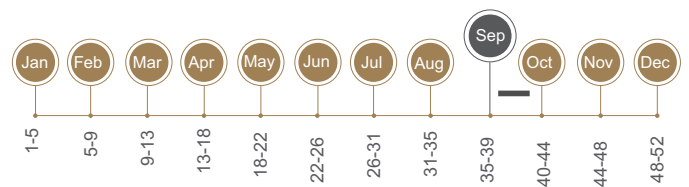

JOHN W

VARIETY NAME: John W

ORIGIN: USA

*Late season. Good size.
Good eating quality.*

TREE CHARACTERISTICS

GROWTH HABIT

Upright to Semi-upright

VIGOUR

Medium

POLLINATOR

Self fertile

FULL BLOOM DATE

Mid September

BEARING HABIT

Shoot

PRODUCTION

40+ ton

FRUIT CHARACTERISTICS

HARVEST DATE Week 9

SKIN COLOUR Black

FLESH COLOUR Yellow

STORAGE ABILITY Good fro 4 weeks+

FRUIT SIZE 60 - 65mm

TASTE Very