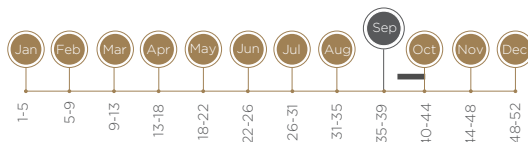

LOUTERWATER GRANNY SMITH

VARIETY NAME: Louterwater Granny Smith
ORIGIN: Mutation of Granny Smith form Louterwater, Langkloof

Early harvesting Granny Smith mutation.

TREE CHARACTERISTICS

GROWTH HABIT

Semi-upright

VIGOUR

Strong

POLLINATOR

Panorama Golden

FULL BLOOM DATE

Middle September to Early October

BEARING HABIT

Spur

PRODUCTION

High

FRUIT CHARACTERISTICS

HARVEST DATE	Late February to Early March with Golden Delicious	FRUIT SHAPE	Globose-conical
GROUND COLOUR	Green	FRUIT SIZE	150g
OVER COLOUR	Absent	RUSSET	Absent
COLOUR TYPE	Granny type	TASTE	Tart
DEG OVER COLOUR	Absent	TEXTURE	Crisp
LENTICELLS	Prominent	STORAGE ABILITY	Good