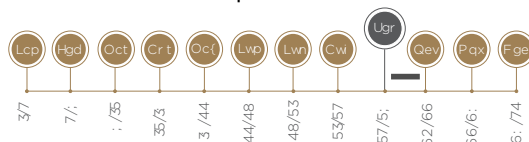

FULL BLOOM DATE

Middle to late September