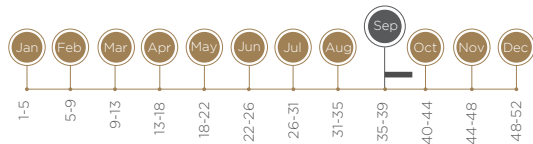

PANORAMA GOLDEN

VARIETY NAME:
ORIGIN:

Panorama Golden
RSA

Very early ripening Golden type variety.

TREE CHARACTERISTICS

GROWTH HABIT

Upright

VIGOUR

Strong

POLLINATOR

Panorama Golden

FULL BLOOM DATE

Early to Middle September

BEARING HABIT

Spur and Shoot

PRODUCTION

As standard
Golden Delicious

FRUIT CHARACTERISTICS

HARVEST DATE	Middle January, 2-3 weeks before Gala	FRUIT SHAPE	Globose to Globose-conical
GROUND COLOUR	Yellow green	FRUIT SIZE	Medium
OVER COLOUR	Absent	RUSSET	Stem-end
COLOUR TYPE	Golden type	TASTE	Fragrant, sweet
DEG OVER COLOUR	Absent	TEXTURE	Crisp
LENTICELLS	Conspicuous	STORAGE ABILITY	Good