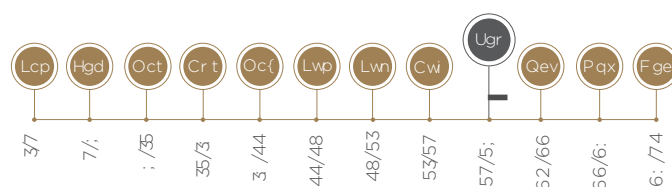

QUEEN ELSA

VARIETY NAME: Queen Elsa (SG PR3726)

ORIGIN: Stargrow Cultivar Development, South Africa

A black plum with very heavy fruitset and good storage ability. Proper thinning required to obtain good fruit size.

TREE CHARACTERISTICS

GROWTH HABIT

Semi-upright

VIGOUR

Medium

FULL BLOOM DATE

Early September

BEARING HABIT

Spur and Shoot

PRODUCTION

Very good

FRUIT CHARACTERISTICS

HARVEST DATE Late January

SKIN COLOUR Black

FLESH COLOUR Yellow

STORAGE ABILITY Very good

FRUIT SHAPE Ovate

FRUIT SIZE Medium

TASTE Excellent

TEXTURE Crisp and juicy

STONE Cling

*All information contained above and further information provided by Stargrow Cultivar Development (Pty) Limited ("Stargrow") is confidential and proprietary to Stargrow, use of which is restricted to your own use, not to be divulged to any person nor published in any media whatsoever.