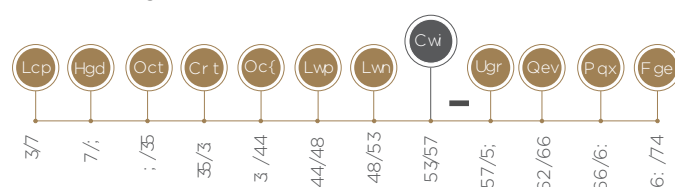

FULL BLOOM DATE

Middle August

VIGOUR

Strong

BEARING HABIT

Spur and Shoot

PRODUCTION

Good

FRUIT CHARACTERISTICS

HARVEST DATE Week 48

SKIN COLOUR Red

FLESH COLOUR Red

STORAGE ABILITY Up to 8 weeks at Infruitec.

FRUIT SHAPE Rounded

FRUIT SIZE Very large, AA-AAA

TASTE Fair

TEXTURE Fine

STONE Cling

*All information contained above and further information provided by Stargrow Cultivar Development (Pty) Limited ("Stargrow") is confidential and proprietary to Stargrow, use of which is restricted to your own use, not to be divulged to any person nor published in any media whatsoever.