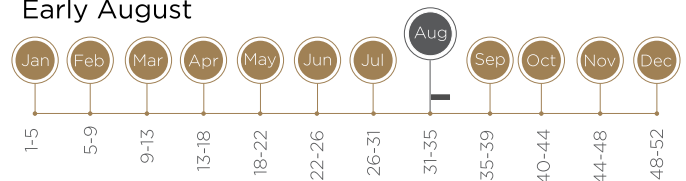

### GROWTH HABIT

### FULL BLOOM DATE

Early August