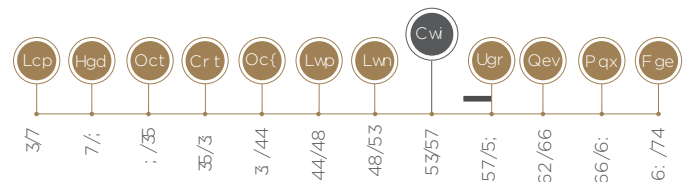

EMPRESS

VARIETY NAME: Empress (Starplum 6)

ORIGIN: Stargrow Cultivar Development, South Africa

An excellent mid-season black plum with good size and high sugar content.

TREE CHARACTERISTICS

GROWTH HABIT

VIGOUR

POLLINATOR

Starplum 5 and Sunkiss

FULL BLOOM DATE

Late August

BEARING HABIT

PRODUCTION

Good

FRUIT CHARACTERISTICS

HARVEST DATE 7 days after Fortune

SKIN COLOUR Red

FLESH COLOUR Yellow

STORAGE ABILITY Good for 4 weeks at dual temperature

FRUIT SHAPE Round

FRUIT SIZE Large

TASTE Good strong flavour

TEXTURE Melting