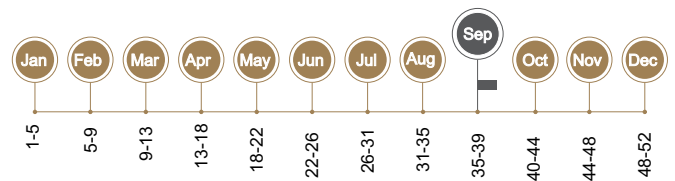

FULL BLOOM

Late

FRUIT SIZE (KERNEL)

Big- 1,30g

RIPENING

Average

SHELL

Hard

DOUBLE KERNELS

0%

FLAVOUR

Very Pleasant, sweet

POLLINATOR

Self Pollinating

FRUIT SHAPE

Round
Almond-heart shaped

BEARING HABIT

Located mainly on spurs
and to a lesser extent on
mixed branches.

TOLERANCE

Very high as regards
Polystigma Fulvum.
Average tolerance to cold.

*All information contained above and further information provided by Stargrow Cultivar Development (Pty) Limited ("Stargrow") is confidential and proprietary to Stargrow, use of which is restricted to your own use, not to be divulged to any person nor published in any media whatsoever.