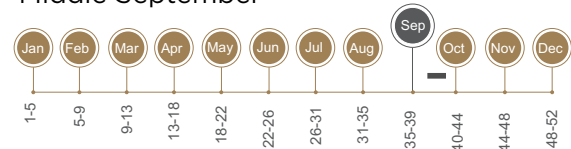

FARBALY

VARIETY NAME:

Farbaly

ORIGIN:

IPS, France

TREE CHARACTERISTICS

GROWTH HABIT

Semi-upright

FULL BLOOM DATE

Middle September

VIGOUR

Strong

BEARING HABIT

Spur

POLLINATOR

Self-Fertile

PRODUCTION

Good

FRUIT CHARACTERISTICS

HARVEST DATE	Middle February	FRUIT SIZE	Medium
SKIN COLOUR	Orange with red blush	STONE	Free
FLESH COLOUR	Orange-yellow	TASTE	Good flavour
FRUIT SHAPE	Oblong	TEXTURE	Firm
		STORAGE ABILITY	Good