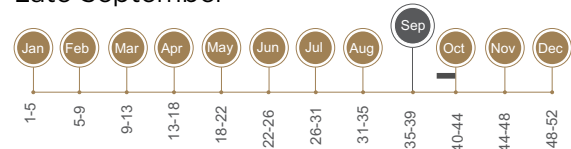

## TREE CHARACTERISTICS

### GROWTH HABIT

Semi-upright

### FULL BLOOM DATE

Late September