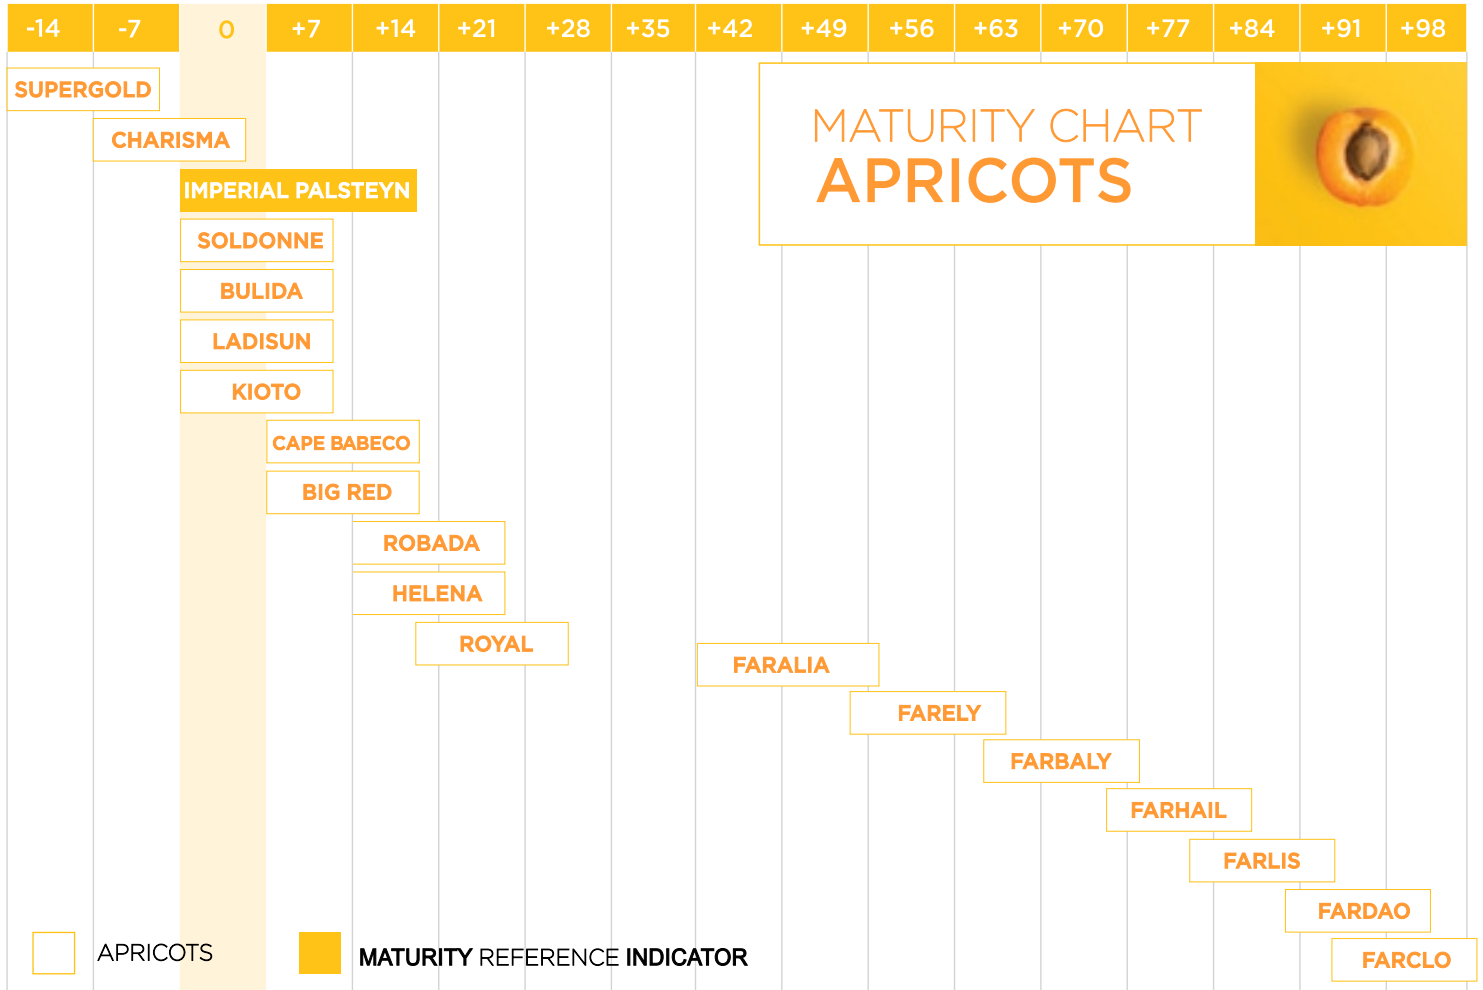

HARVEST DAYS TO MATURITY REFERENCE INDICATOR

STARGROW

CONTACT

T +27 21 880 1882 | F +27 21 880 1485 | E info@stargrow.co.za
Stellenbosch | South Africa
PO Box 12536 | Die Boord | 7613

DISCLAIMER: Results as recorded at STARGROW testing blocks. Maturity may vary at specific sites.

www.stargrow.co.za