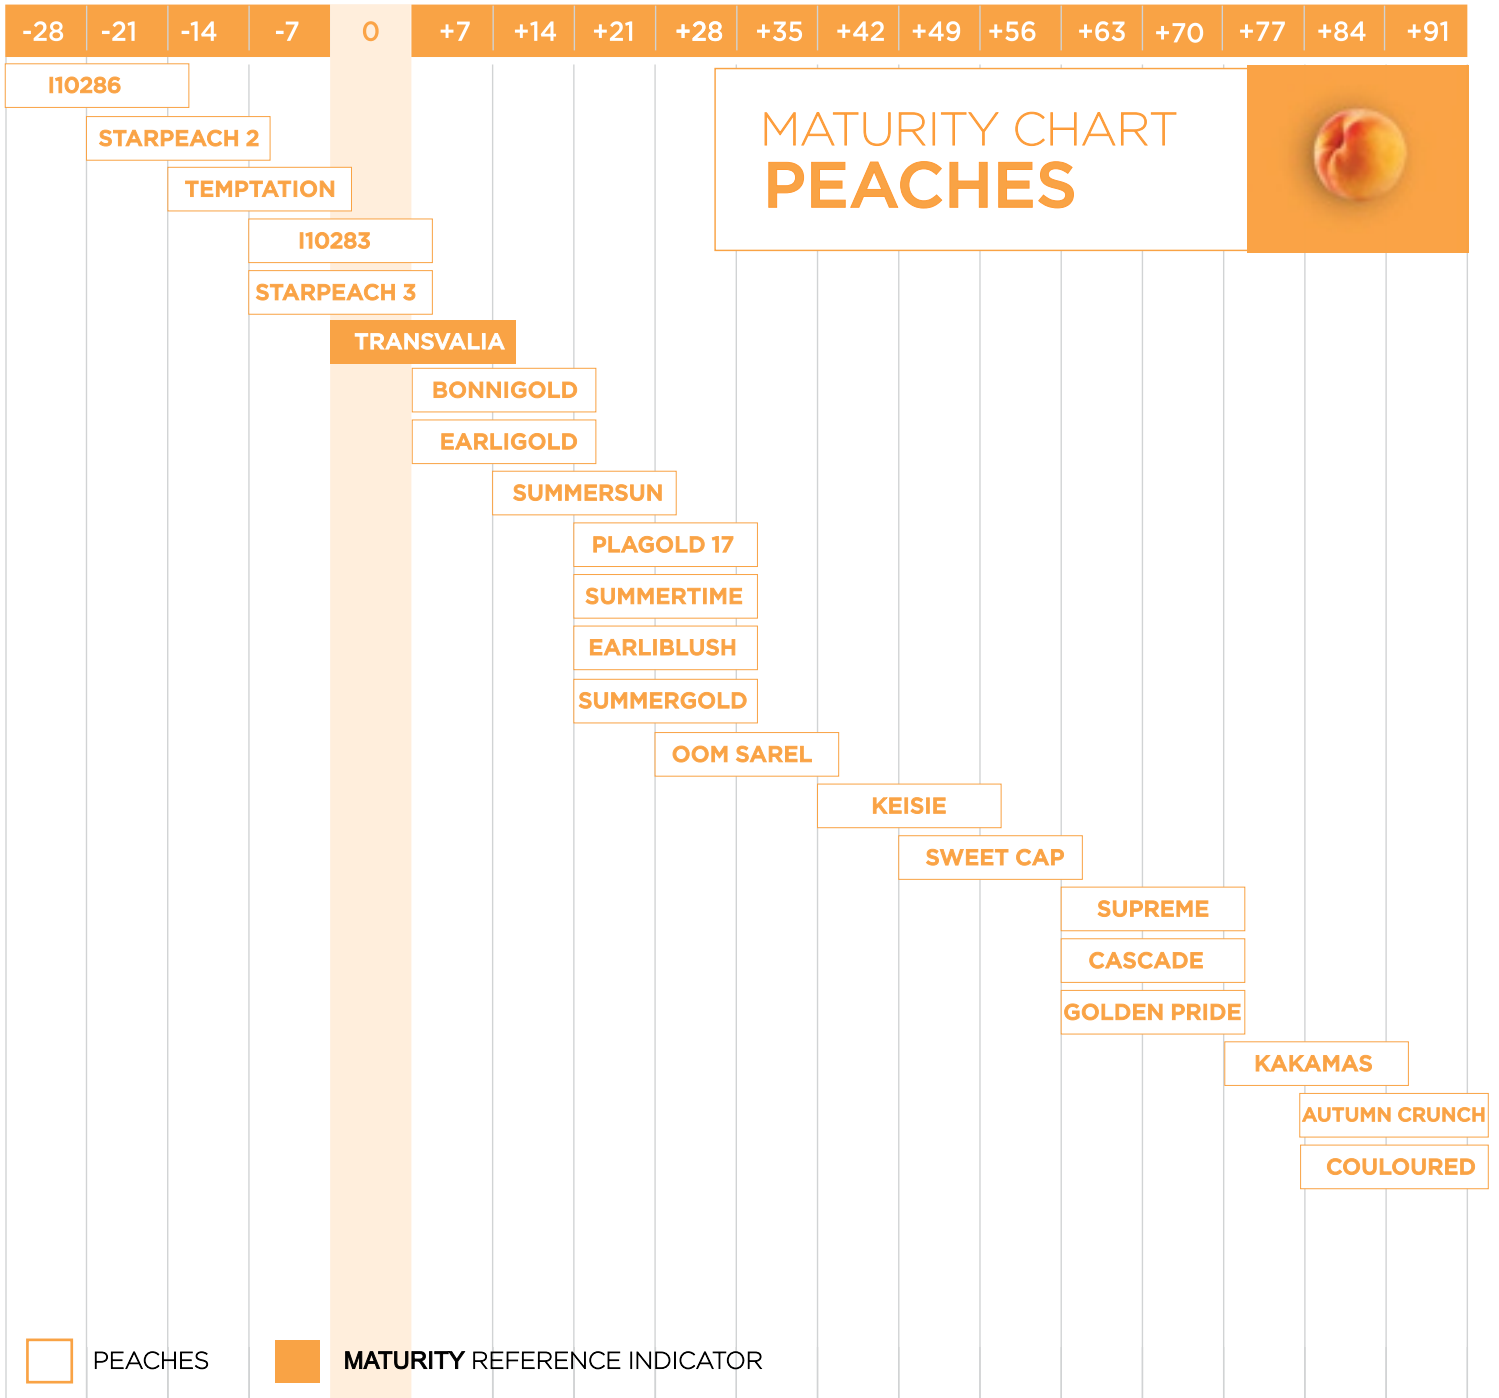

HARVEST DAYS TO MATURITY REFERENCE INDICATOR

STARGROW

CONTACT

T +27 21 880 1882 | F +27 21 880 1485 | E info@stargrow.co.za
 Stellenbosch | South Africa
 PO Box 12536 | Die Boord | 7613

DISCLAIMER: Results as recorded at STARGROW testing blocks. Maturity may vary at specific sites.