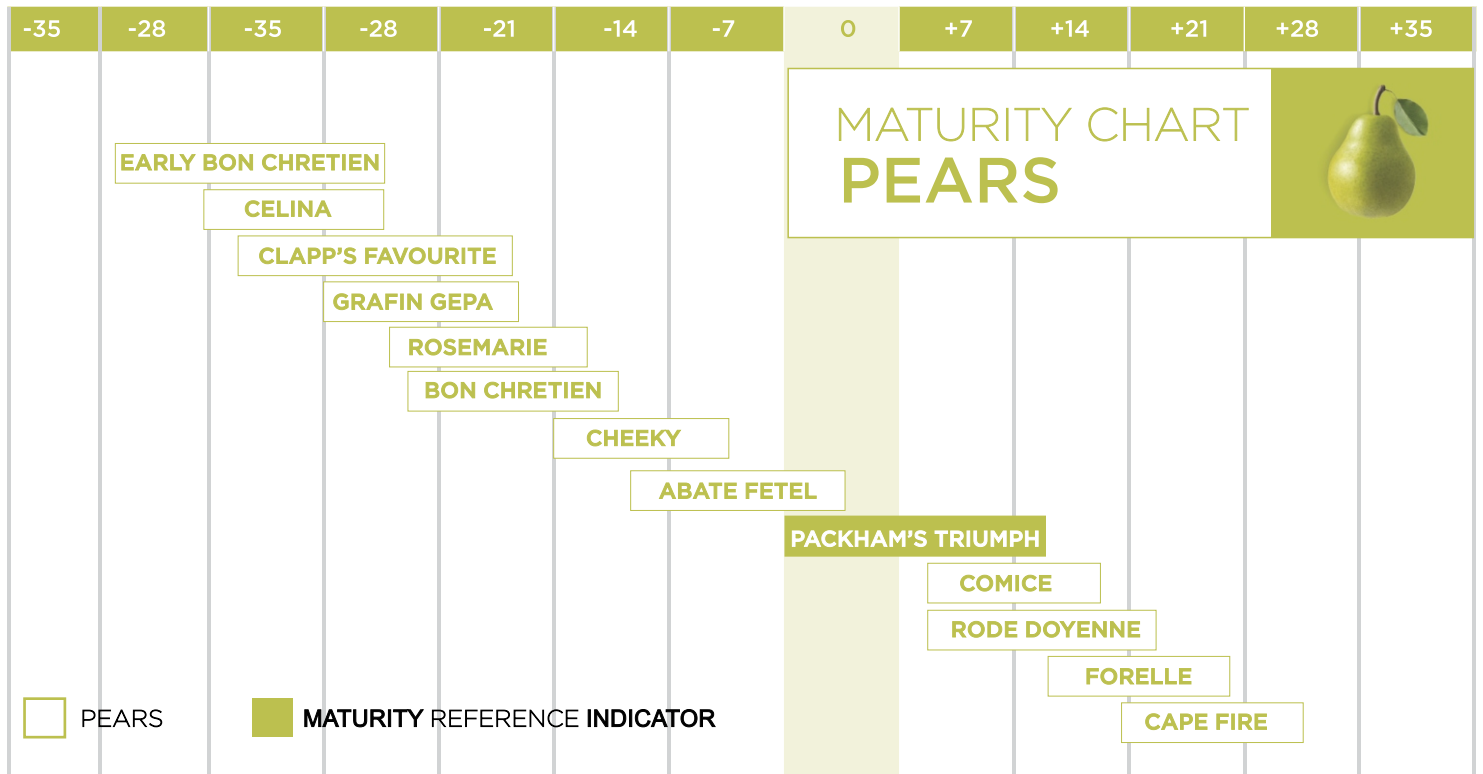

HARVEST DAYS TO MATURITY REFERENCE INDICATOR

STARGROW

CONTACT

T +27 21 880 1882 | F +27 21 880 1485 | E info@stargrow.co.za
 Stellenbosch | South Africa
 PO Box 12536 | Die Boord | 7613

DISCLAIMER: Results as recorded at STARGROW testing blocks. Maturity may vary at specific sites.