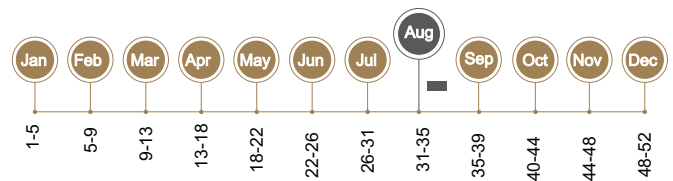

Fair
6kg per tree

CHILLING REQUIREMENT

Low

FRUIT CHARACTERISTICS

HARVEST DATE

First week of February

FULL BLOOM

Second week of August

FRUIT SIZE (KERNEL)

Medium

SHELL

Soft

EATING QUALITY

Good

POLLINATOR

Non-Pareil, Texas Mission