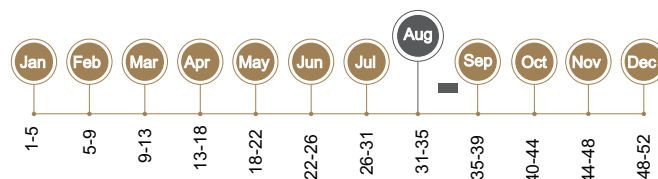

5kg per tree
Unshelled

CHILLING REQUIREMENT

Medium

FRUIT CHARACTERISTICS

HARVEST DATE

First week of February

FULL BLOOM

Middle August

FRUIT SIZE (KERNEL)

Average - 1,1 g

RIPENING

SHELL
Paper

DOUBLE KERNELS

Excellent

FLAVOUR

Sweet