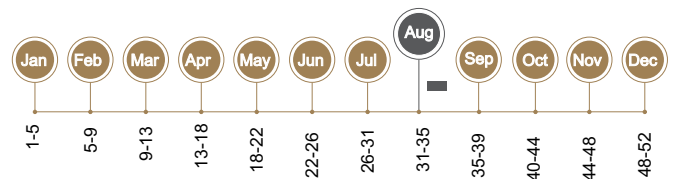

PEERLESS

VARIETY NAME: Peerless
ORIGIN: USA

TREE CHARACTERISTICS

GROWTH HABIT

Semi-upright

VIGOUR

Vigorous

PRODUCTION

High
9kg per tree

CHILLING REQUIREMENT

Low

FRUIT CHARACTERISTICS

HARVEST DATE

First week of February

FULL BLOOM

Second week of August

FRUIT SIZE (KERNEL)

Medium to Large

SHELL

Hard, well sealed

DOUBLE KERNELS

0%

EATING QUALITY

Moderate