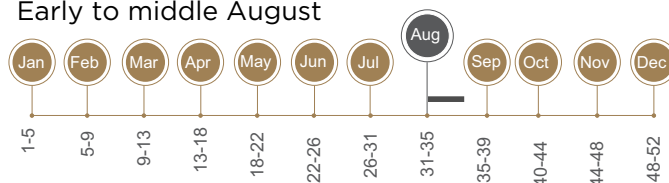

SG-PE-3165

VARIETY NAME: SG-PE-3165

ORIGIN: Stargrow Cultivar Development, South Africa

Attractive early season yellow cling peach before Summer Sun.

TREE CHARACTERISTICS

GROWTH HABIT

Semi-upright

VIGOUR

Strong

POLLINATOR

Self compatible

FULL BLOOM DATE

Early to middle August

BEARING HABIT

Shoot

PRODUCTION

Good

FRUIT CHARACTERISTICS

HARVEST DATE Late November

SKIN COLOUR Yellow

FLESH COLOUR Yellow

STONE Cling

STORAGE ABILITY Good

FRUIT SHAPE Round