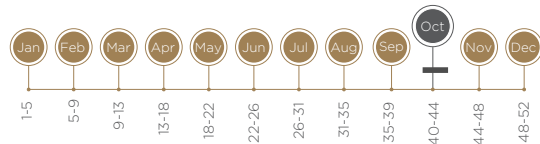

FULL BLOOM DATE

End September to early October